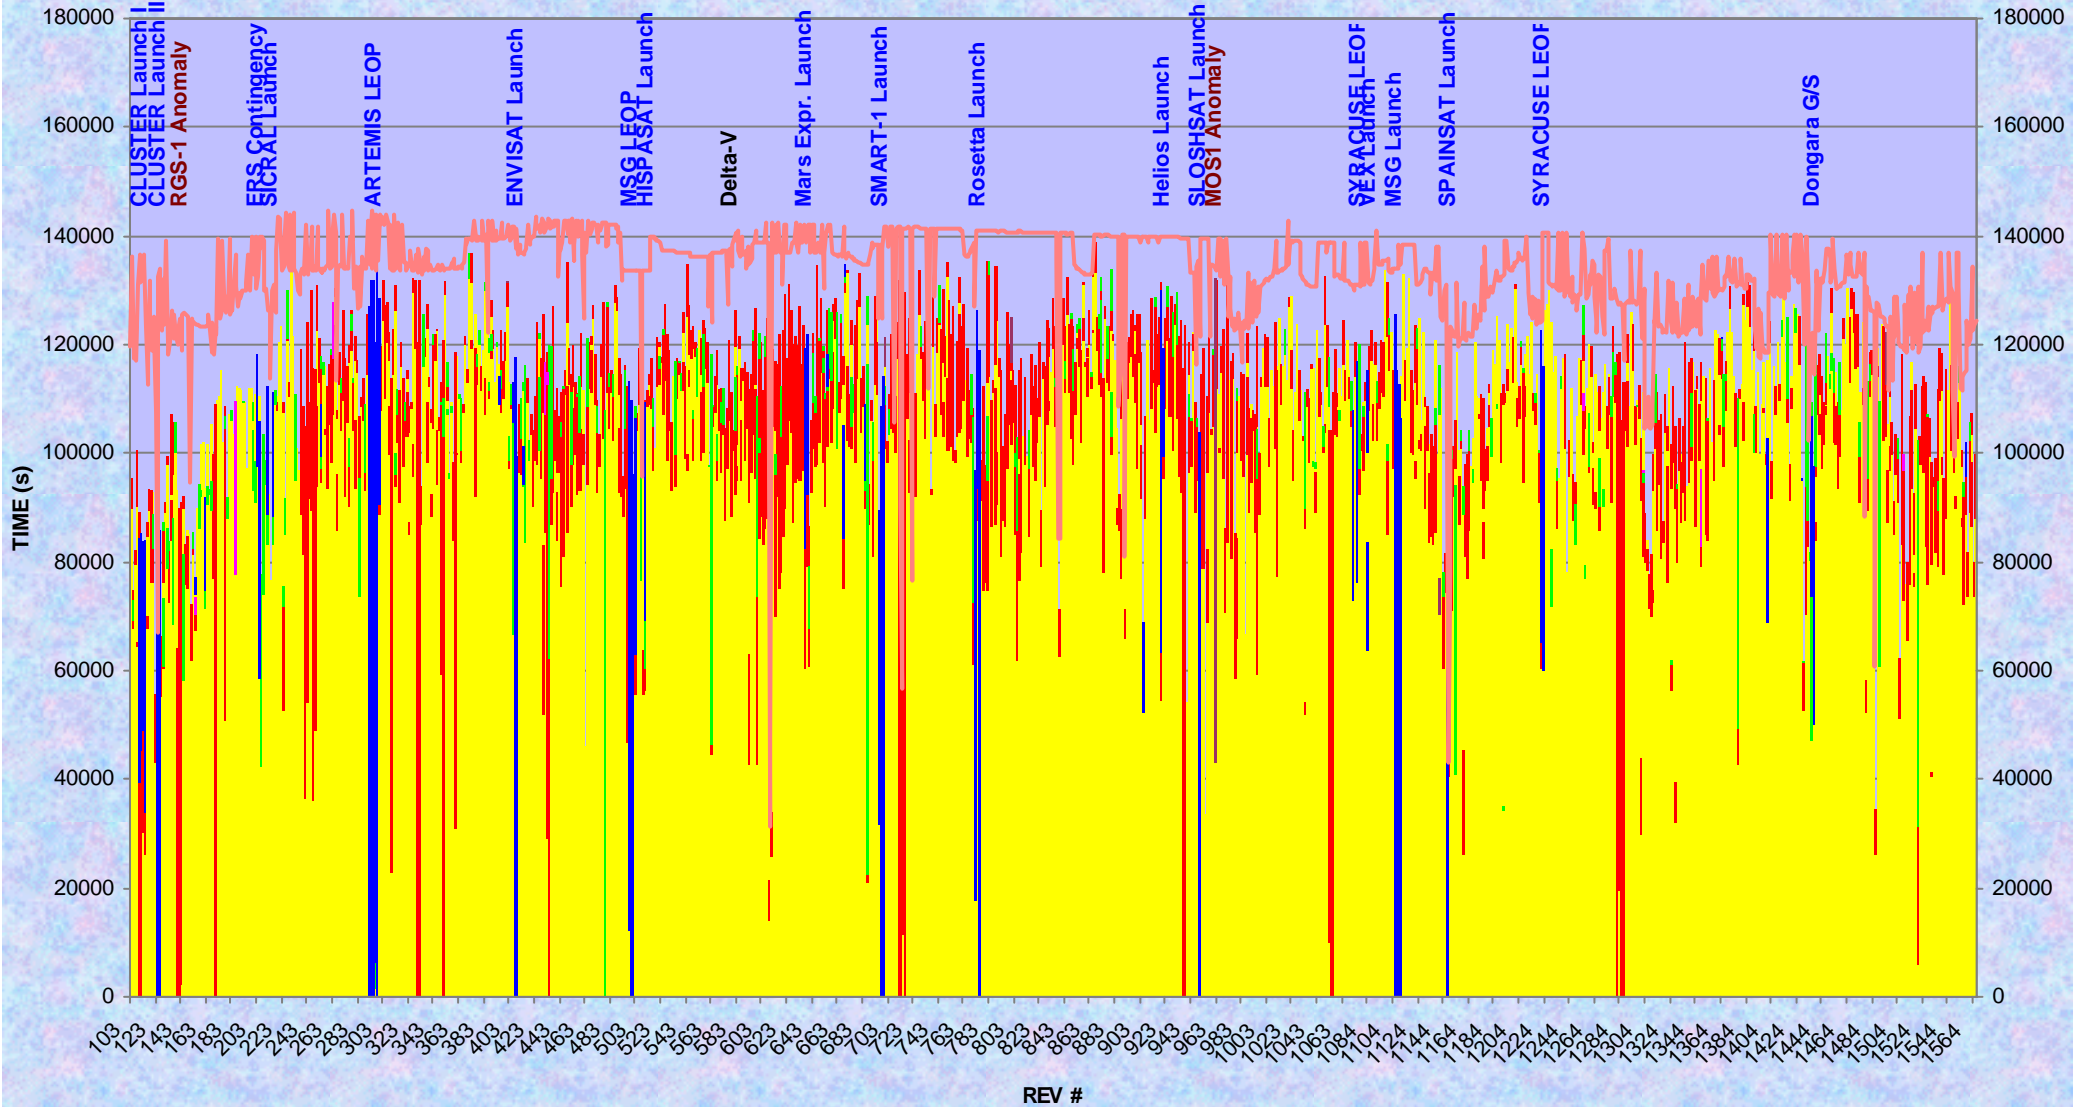

MOS1 efficiency in the routine phase: Revs 103 to 1566

Scheduled Science : 161229 ks

Performed Science : 140596 ks

CLUSTER Launch I
CLUSTER Launch II
RGS-1 Anomaly

ERS Contingency
SIRAC Launch

ARTEMIS LEOP

ENVISAT Launch

MSG LEOP
HISPASAT Launch

Delta-V

Mars Expr. Launch

SMART-1 Launch

Rosetta Launch

Helios Launch
SLOSHSAT Launch
MOS1 Anomaly

SYRACUSE LEOP
VEX Launch
MSG Launch

SPAINSAT Launch

SYRACUSE LEOP

Dongara G/S